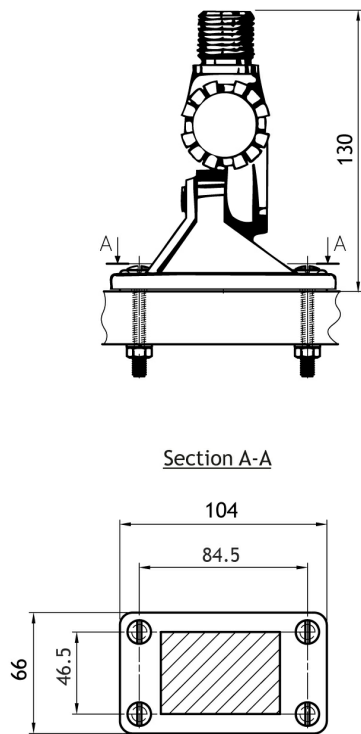

Marine 4-Way Swivel Ratchet Mounts, Adapter Tube, Marifix Barrel Spring

DESCRIPTION

> MariFix1 / MariFix 2

- > The 4-way swivel ratchet mounts permit mounting of marine antennas on slanted decks, cabin roofs or bulkheads mounting.
- > Fast-release locking mechanisms allows antenna to fold down.
- > Vibration secure and fast-release locking mechanisms make tilting and complete lay-down of the antenna quick and easy.
- > The MariFix 1 is made of chromed brass.
- > The MariFix 2 is made of UV resistant polycarbonate.
- > Max. antenna height with the MariFix 1 and MariFix 2 mounts
 - > MariFix 1: Max. 4.5 m
 - > MariFix 2: Max. 2.0 m
- > To prevent damage it is recommended to lay down long antenna elements when the vessel is operated at high speed.
- > The Marifix mounts are delivered with stainless steel screws/bolts, spring washers, and bolts along with a gasket.

SPECIFICATIONS

Electrical				
Model	MariFix 1	MariFix 2	ADT	MBS
Application	Deck or bulkhead mount for marine antennas	Deck or bulkhead mount for marine antennas	Adapting tube	Adapting spring
Mechanical				
Materials	Chromed brass	Polycarbonate	Chromed brass	Chromed brass
Colour	Bright chrome	Marine white	Bright chrome	Bright chrome
Dimensions	96 x 56 x 129 mm / 3.78 x 2.20 x 5.08 in.	104 x 66 x 130 mm / 4.10 x 2.60 x 5.12 in.	33 x 110 mm dia. / 1.30 x 4.33 in. dia.	51 x 131 mm dia. / 2.01 x 5.16 in. dia.
Antenna Height	Max. 4.5 m	Max. 2.0 m	-	-
Weight	Approx. 0.81 kg / 1.80 lb.	Approx. 0.22 kg / 0.50 lb.	Approx. 0.19 kg / 0.42 lb.	Approx. 0.7 kg / 1.54 lb.
Thread Type	1"-14 NF	1"-14 NF	Top (ext.): G1"-11 (1" RG) Bottom (int.): 1"-14 NF	Top (ext.): G1"-11 (1" RG) Bottom (int.): 1"-14 NF

MOUNTING DETAILS

MARIFIX 1

ADT

MARIFIX 2

MBS