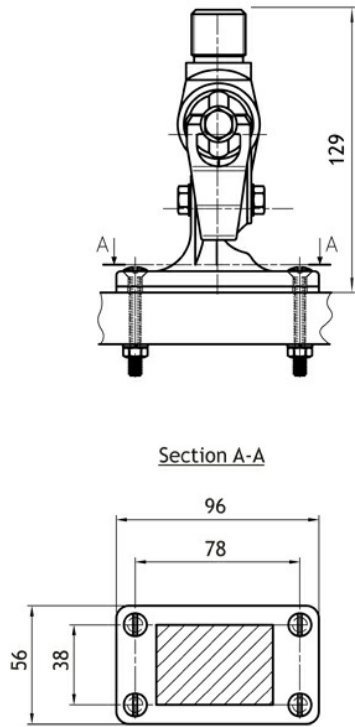

MOUNTING DETAILS

MARIFIX 1