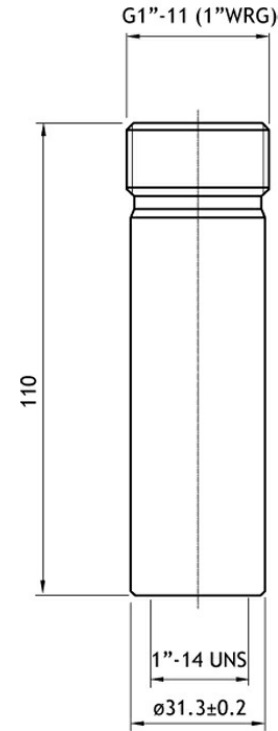

MOUNTING DETAILS

MARIFIX 1

ADT

MARIFIX 2

MBS